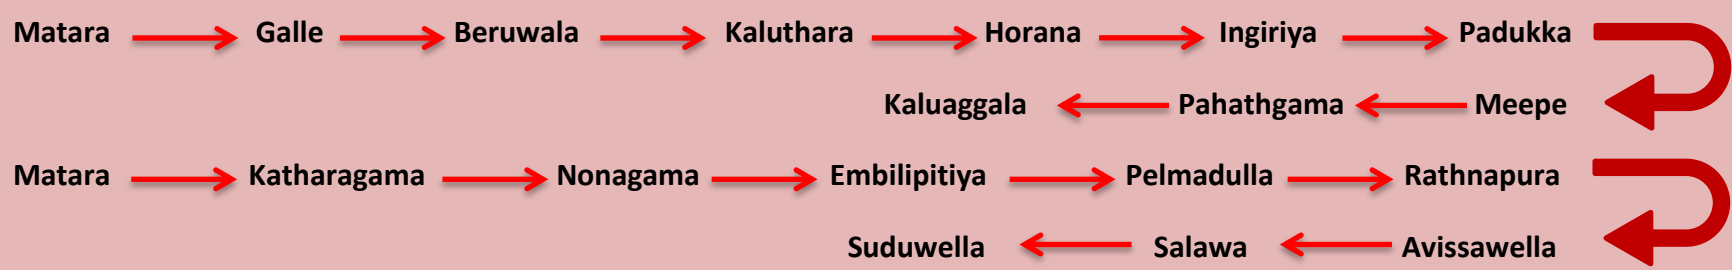

**Route 1 – Colombo to LeisureWorld**

**Route 2 – Colombo to LeisureWorld**

**Route 3 – Colombo to LeisureWorld**

**Kelaniya to LeisureWorld**

**Negambo to LeisureWorld**

**Puttalam to LeisureWorld**

Anuradhapura to **LeisureWorld**

Kurunegala to **LeisureWorld**

Kegalle to **LeisureWorld**

Badulla to **LeisureWorld**

Matara to **LeisureWorld**

**Panadura to LeisureWorld**

Panadura → Bandaragama → Kesbewa → Kottawa → Homagama → Godagama  
Kaluaggala ← Pahathgama ← Meepe

**Mt. Lavinia to LeisureWorld**

Mt. Lavinia → Piliyandala → Kottawa → Homagama → Godagama → Meepe  
Kaluaggala ← Pahathgama

Mt. Lavinia → Dehiwala → Nedimala → Nugegoda → Maharagama → Homagana  
Kaluaggala ← Pahathgama ← Meepe ← Godagama